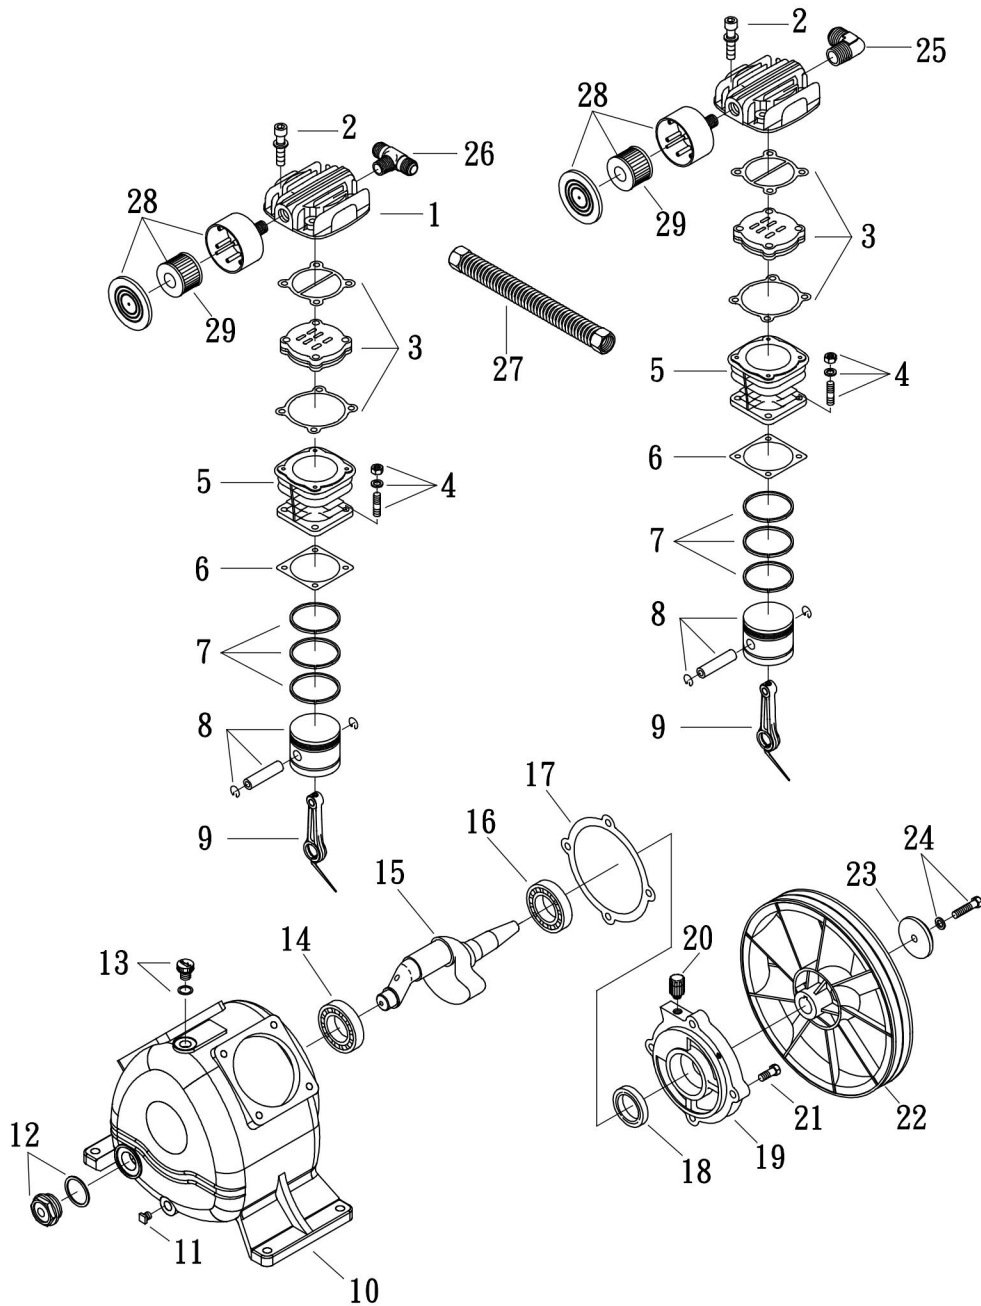

MODEL : PK-5020 (Pump)

SPARE PARTS LIST

NO : MP-1905

REF. NO.	DESCRIPTION	PART NO.	QTY.	REF. NO.	DESCRIPTION	PART NO.	QTY.
1	Cylinder head	3101052	2	16	Bearing	2N35-6205Z	1
2	Allen bolt set	3B01-M06*035V	8	17	Rear bearing seat gasket	2G06-008	1
3	In. & Ex. valve assembly	3B13-K5051C	2	18	Oil seal	2N50-TC24*47*07	1
4	Double head screw set	3B11-001-A	8	19	Rear bearing seat	3311034	1
5	Cylinder	3201036G	2	20	Breathing cover	2321008	1
6	Cylinder gasket	2G04-002	2	21	Hexagon bolt	2B00-SM08*020	4
7	Piston ring set	3B32-51N	2	22	Pulley	3PBF-105A124	1
8	Piston set	3B31-51N	2	23	Plate washer	2B30-08*35*35	1
9	Rod set	3B33-H1048	2	24	Hexagon bolt set	3B00-SM08*035AV	1
10	Crankcase	3301124	1	25	Exhaust elbow	2N06-04T04HSS	1
11	Oil draining plug	2N33-002	1	26	Exhaust three way pipe	2N09-04H04T04H1C	1
12	Oil sight gauge set	2303012A	1	27	Exhaust tube set	3B2-04*225	1
13	Oil filling plug set	2319003A	1	28	Air filter set	2140019A	2
14	Bearing	2N35-6204	1	29	Filter element	2142013	2
15	Crankshaft & balancer	3304038	1				