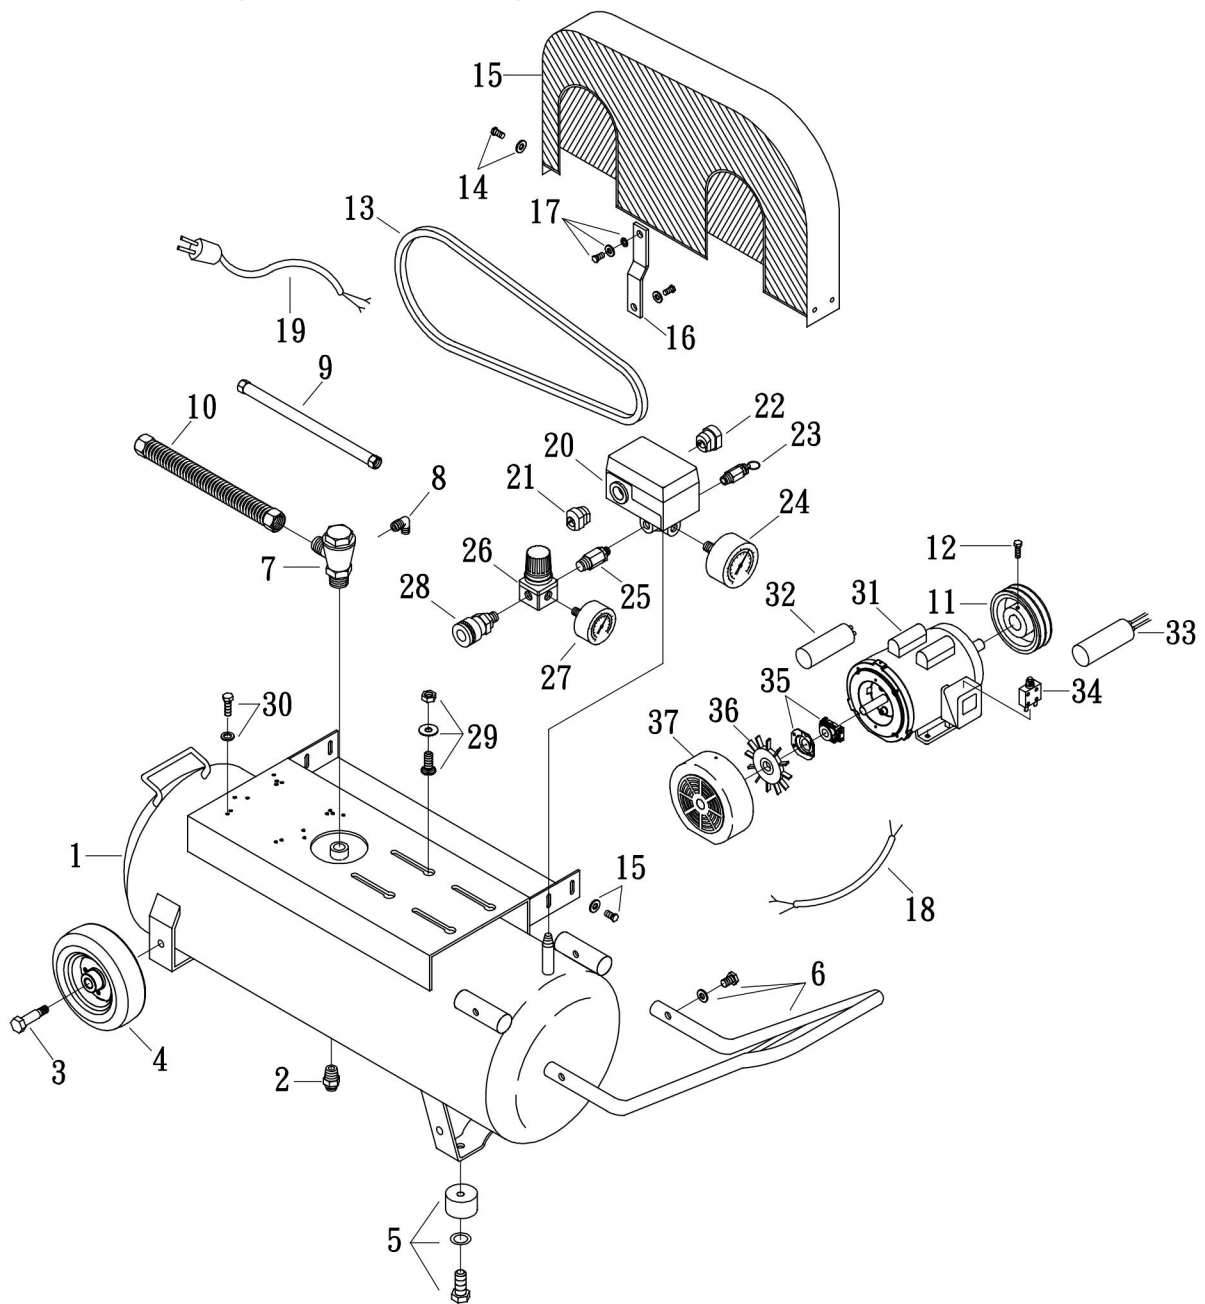

MODEL : PK-5020 (Receiver Tank)

SPARE PARTS LIST

NO : MP-1905

REF. NO.	DESCRIPTION	PART NO.	QTY.	REF. NO.	DESCRIPTION	PART NO.	QTY.
1	Air tank	3401A001	1	20	Pressure switch	2E21-AA276CP	1
2	Drain valve	2405011	1	21	Strain relief bushing	2E04-012	1
3	Tank wheel bolt	2418005	2	22	Strain relief bushing	2E04-009	1
4	Tank wheel	2402032B	2	23	Pressure relief valve	2406018A	1
5	Rubber pad set	3433015-A	2	24	Pressure gauge	2D12-20D14KS	1
6	Grip set	3432013-A	1	25	Nipple	2N01-02N02N045	1
7	Check valve	2414025T	1	26	Regulator	2408008RX	1
8	Unloading elbow	2N06-01T02H	1	27	Pressure gauge	2D12-15D15KS	1
9	Unloading tube	3B2-02*620F	1	28	Quick coupler	07MS01/4M-B	1
10	Exhaust tube set	3B2-04*440	1	29	Motor feet set bolt	3B08-FM08*20-M	4
11	Motor pulley	3PMF-035A1W0515	1	30	Hexagon bolt set	3B00-FM08*025V	4
12	Allen bolt	2B07-SM08*16	2	31	Motor(32, 33, 34, 35, 36, 37)	2M02-A7450Q	1
13	V-belt	2N31-A45	1	32	Starting capacitor	2E28-400F1240	1
14	Hexagon bolt set	3B00-FM08*015W	5	33	Running capacitor	2E27-060F2540	1
15	Belt guard	3426007A	1	34	Thermal protector	2E25-20A	1
16	Bracket	3427043A	1	35	Centrifugal switch set	2E24-14062P	1
17	Hexagon bolt set	3B00-SM06*020VW	1	36	Cooling fan	2336023	1
18	Cable	2E02-2030382Y2T	1	37	Fan cover	2337016	1
19	Power cable	2E01-012W	1